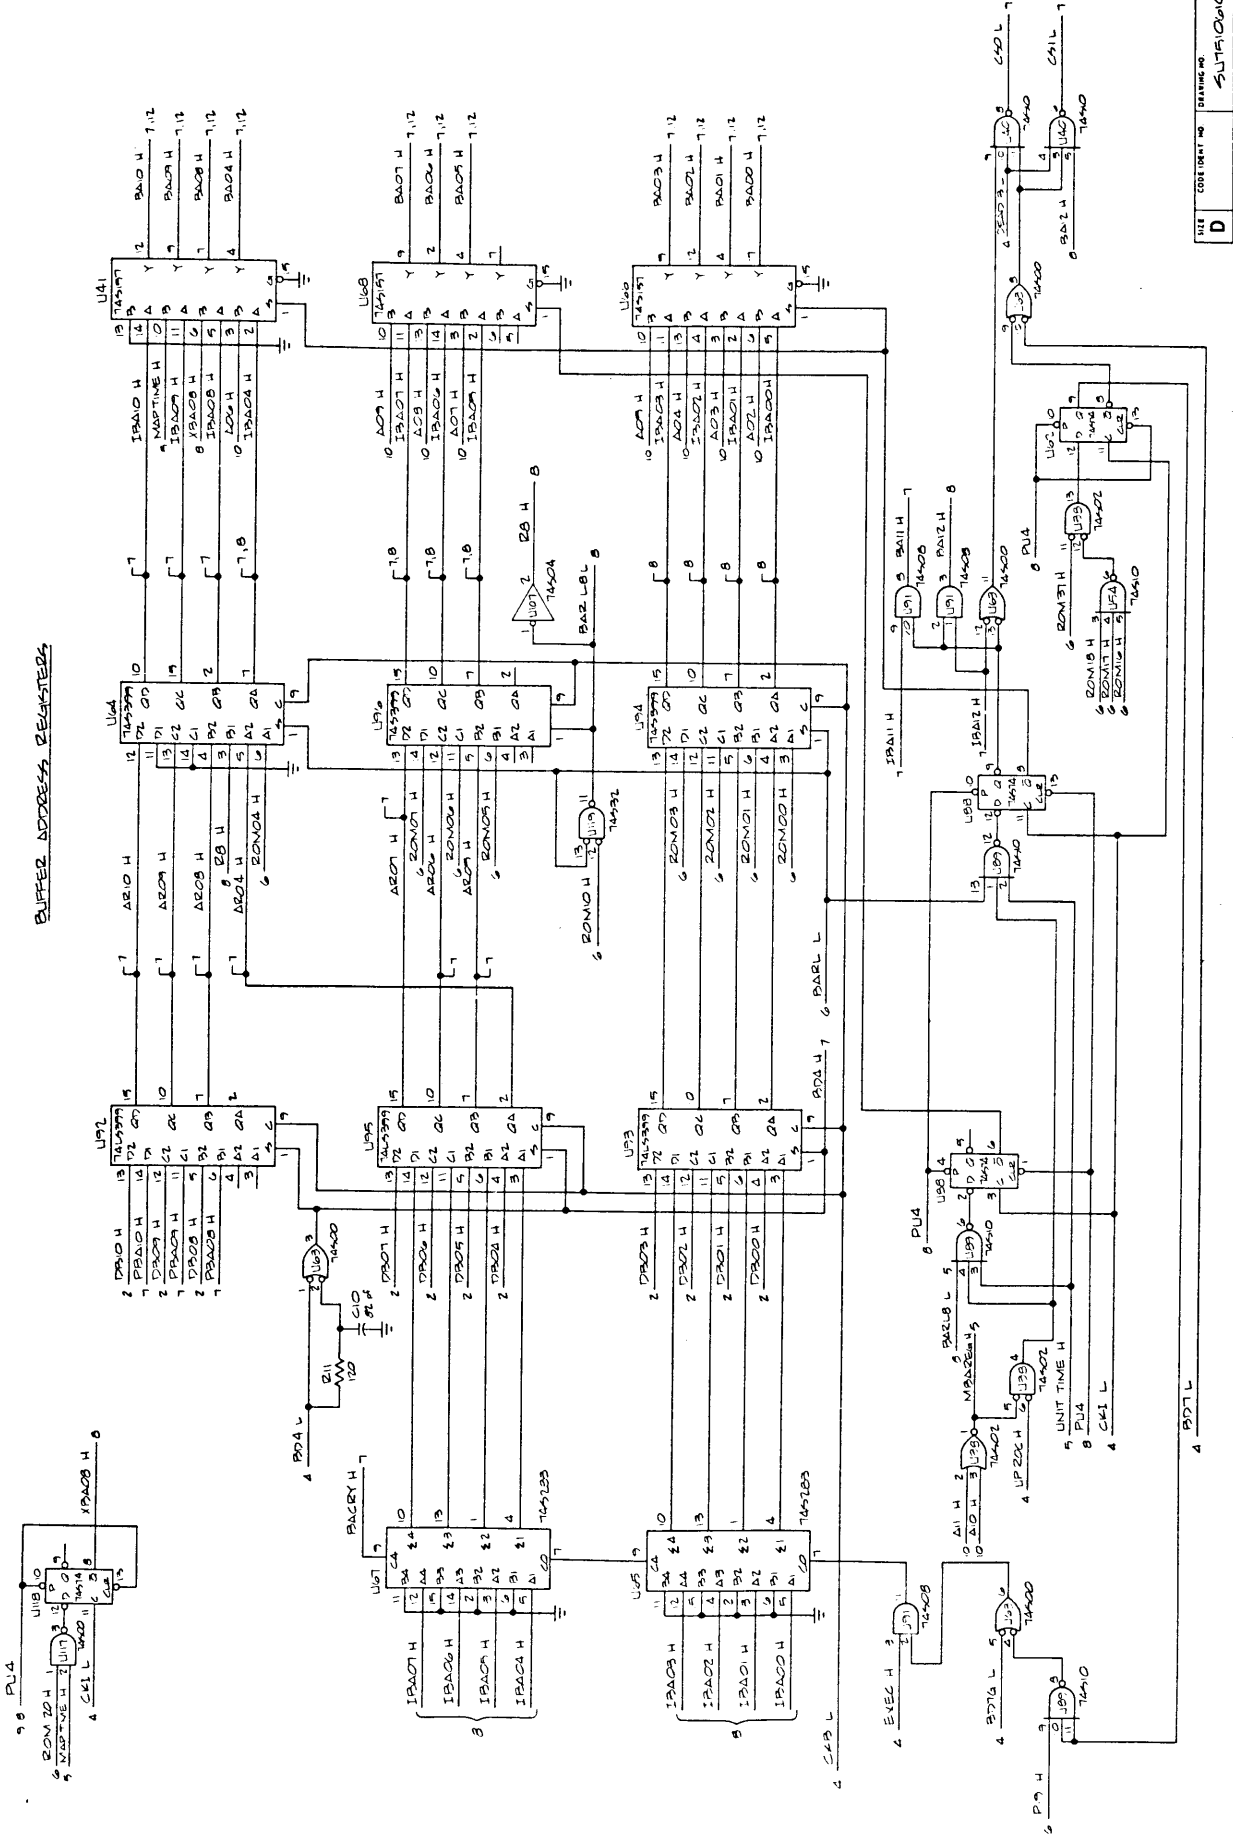

BUFFER ADDRESS REGISTERS

4 BDT L