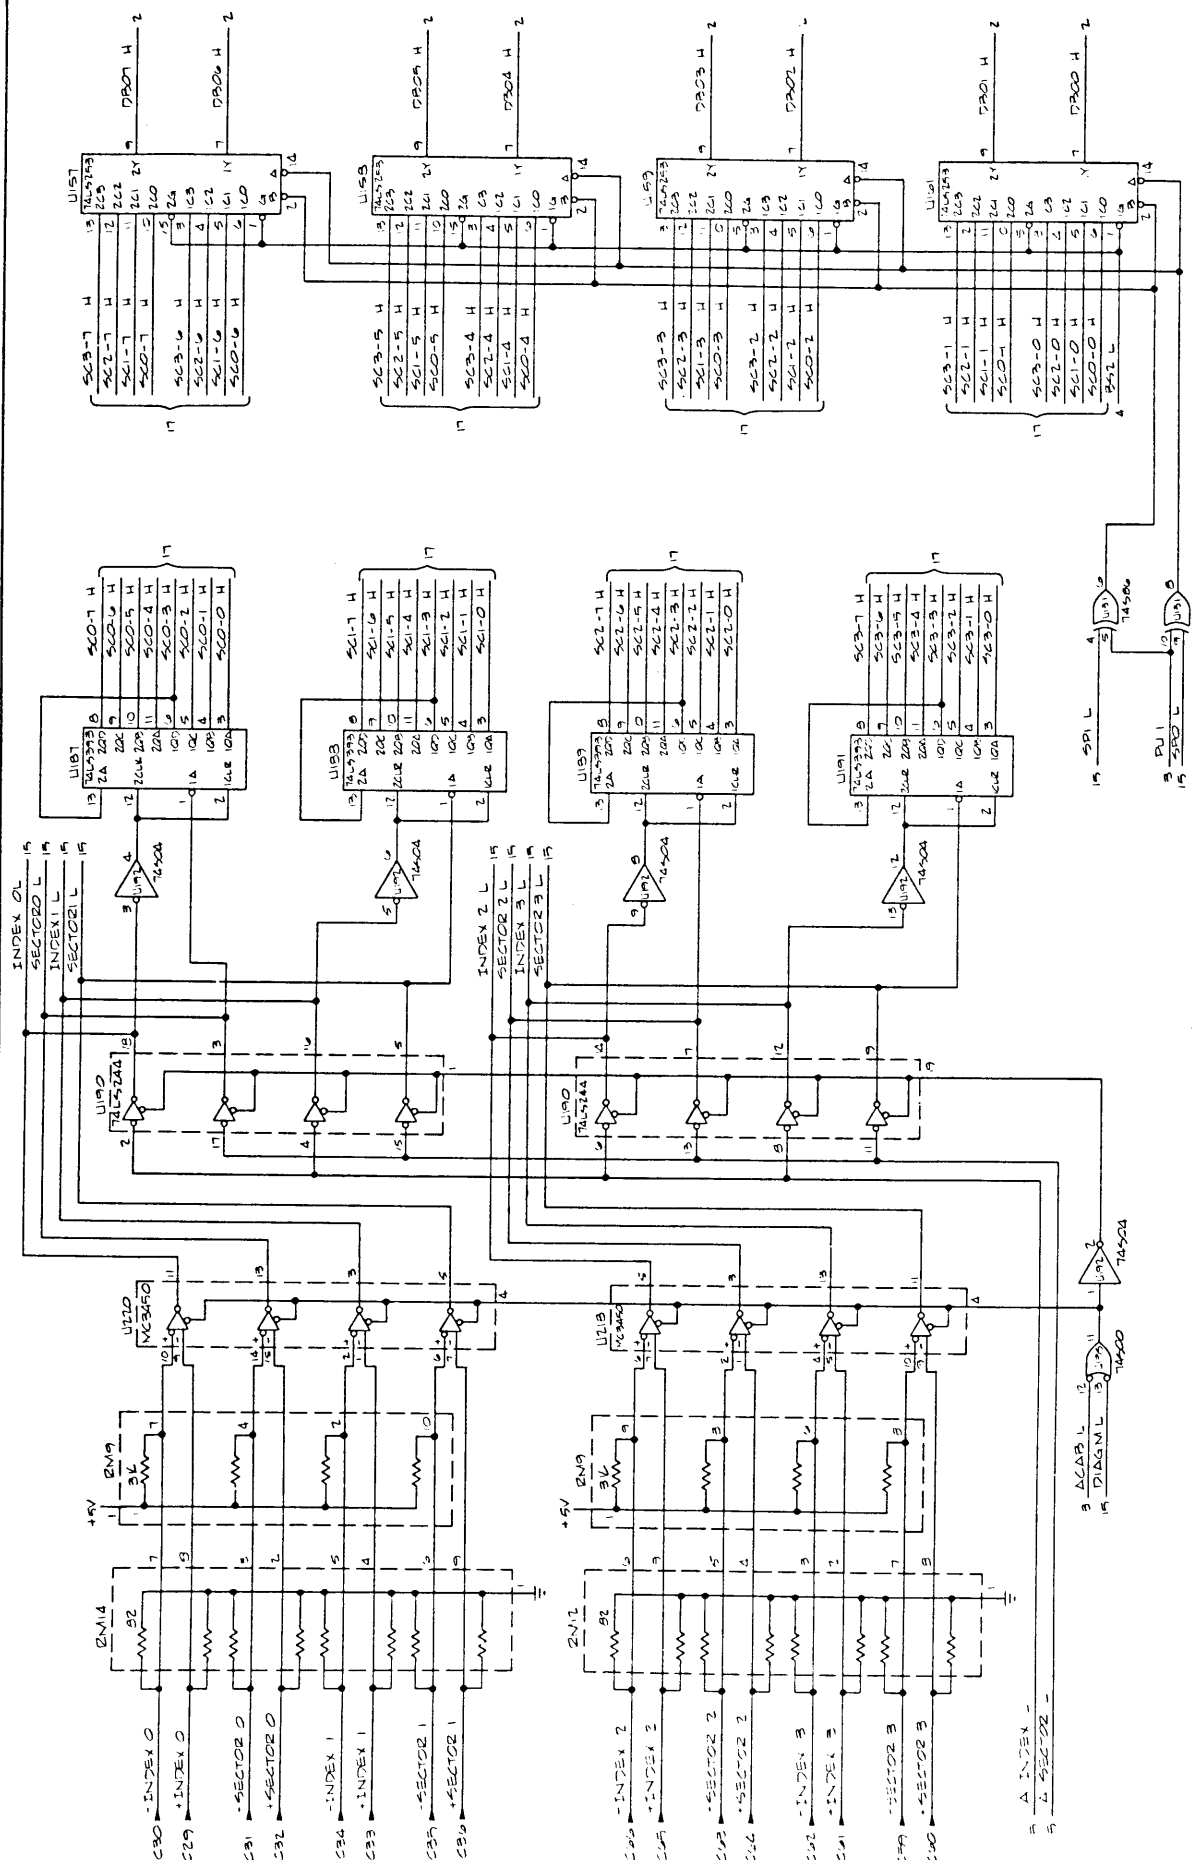

DEVICE ADDRESS REGISTER

SMI ADDRESS REGISTER

SMI DATA REGISTER (OUT)

SMI INTERFERENCE

BYTE OFFSET REGISTER

CML DATA REGISTER (INPUT)

RESET OPTION SWITCHES

CONFIGURATION PROM

BVI/WOOD COUNTER

SYNC DETECTOR

ECC REGISTER

'A' CABLE RECEIVERS

INDEX AND SECTOR MULTIPLEXER

CONTROL REGISTER

12-BIT CABLE RECEIVERS

SECTOR COUNTERS

15 SWA3
15 SWA0
4 B7A L

DATA DRIVE CONFIGURATION SWITCHES

INTERRUPT VECTORS FROM