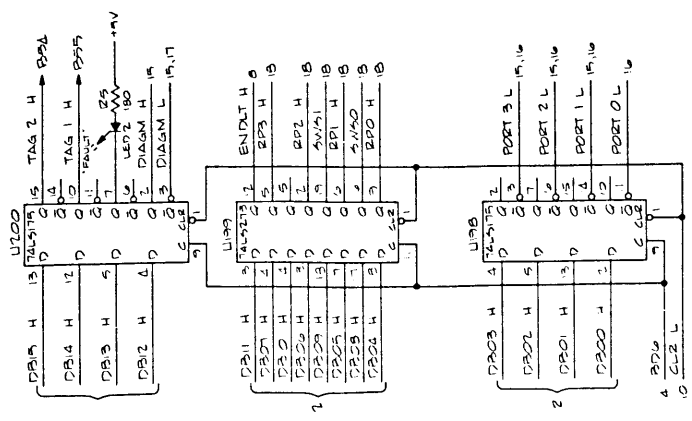

DEVICE ADDRESS REGISTER

SMI ADDRESS REGISTER

SMI DATA REGISTER (OUT)

SMI INTERFERENCE

BYTE OFFSET REGISTER

CML DATA REGISTER (INPUT)

RESET OPTION SWITCHES

CONFIGURATION PROM

BVI/WOOD COUNTER

SYNC DETECTOR

ECC REGISTER

'A' CABLE RECEIVERS

INDEX AND SECTOR MULTIPLEXER

CONTROL REGISTER

12-BIT CABLE RECEIVERS

SECTOR COUNTERS

15 SWA3
15 SWA0
4 B7A L

DATA DRIVE CONFIGURATION SWITCHES

INTERRUPT VECTORS FROM