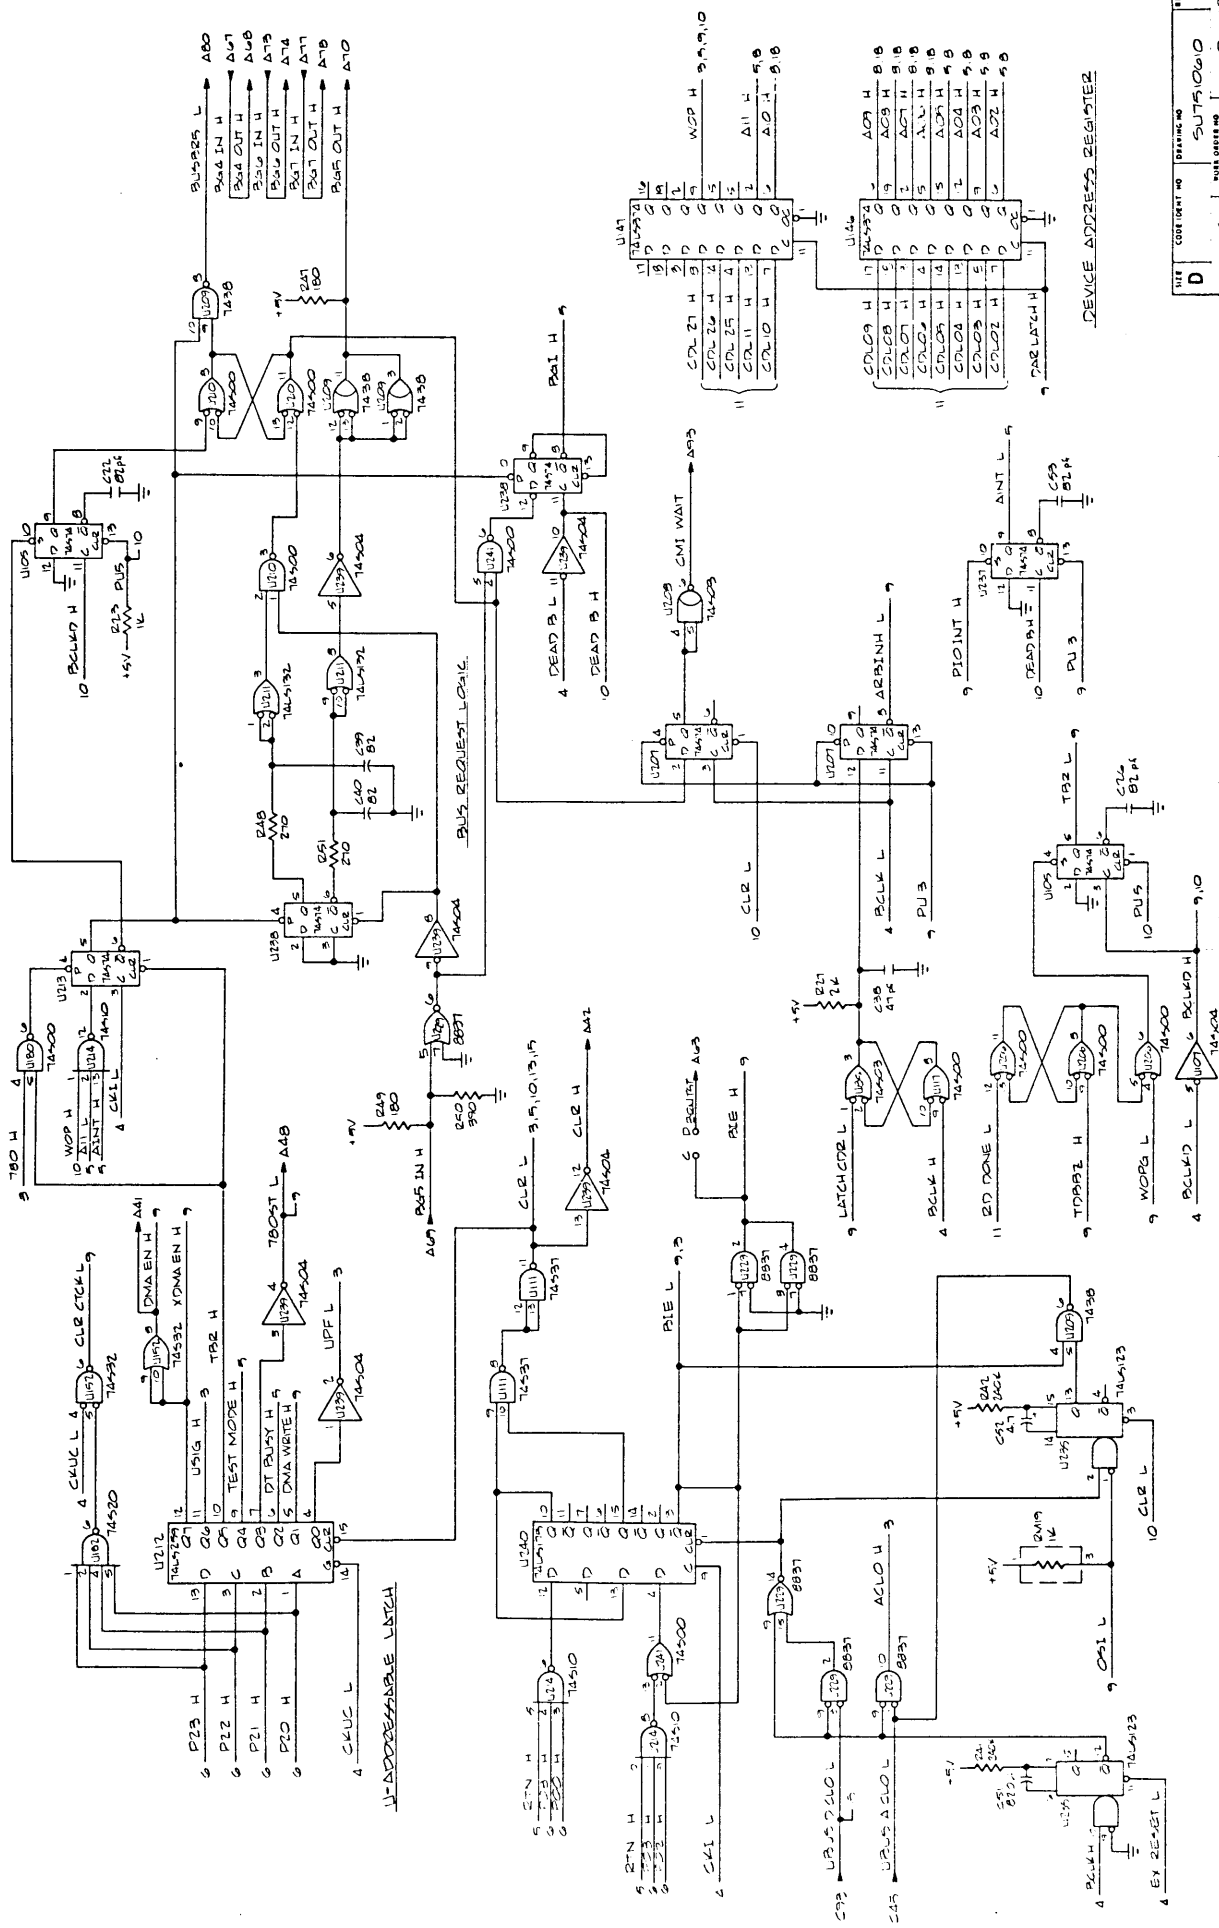

DEVICE ADDRESS REGISTER

SMI ADDRESS REGISTER

SMI DATA REGISTER (OUT)

SMI INTERFERENCE

BYTE OFFSET REGISTER

CML DATA REGISTER (INPUT)

RESET OPTION SWITCHES

CONFIGURATION PROM