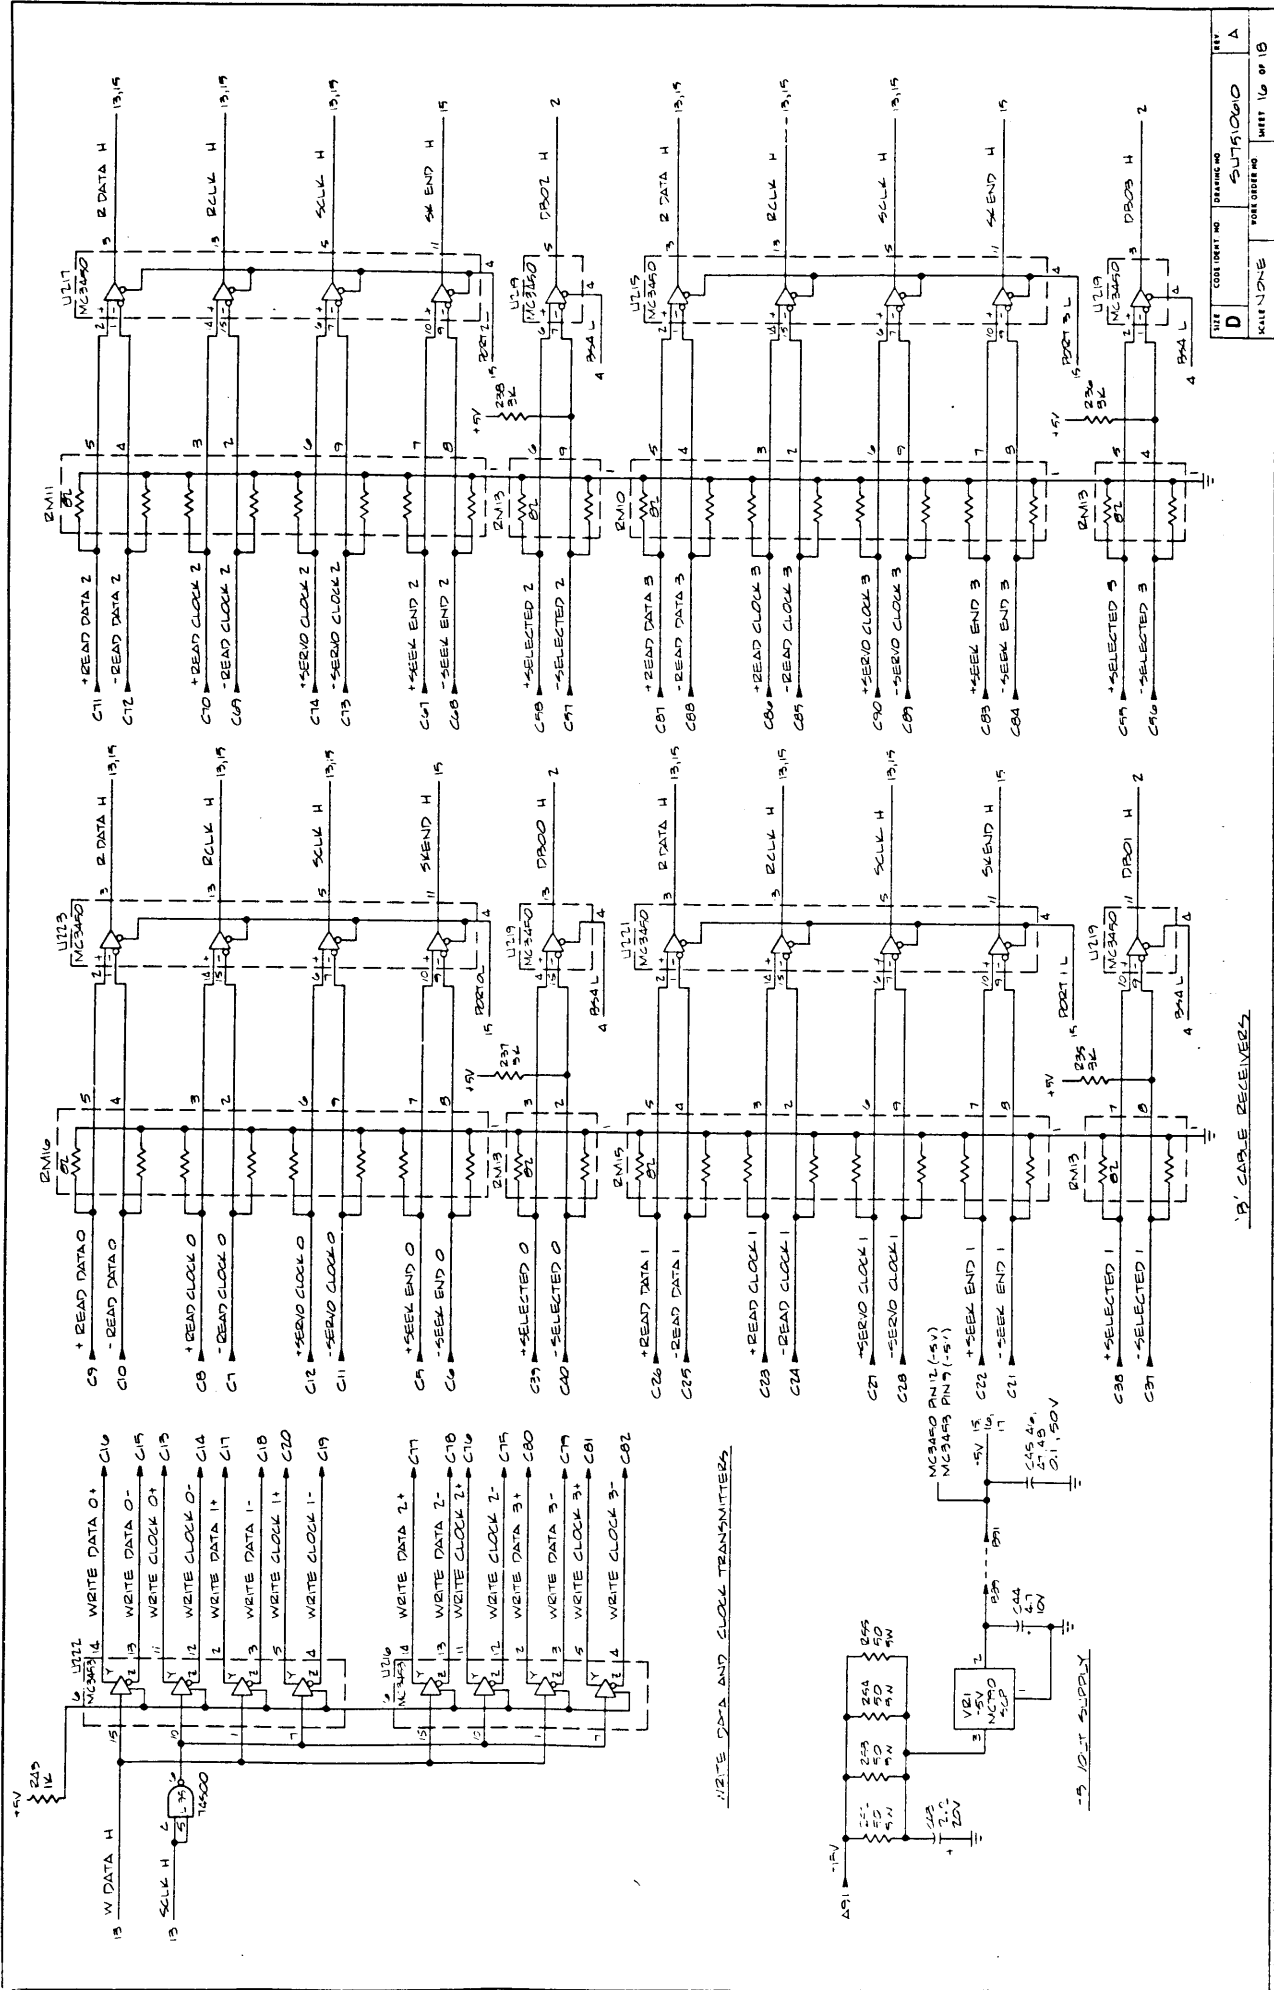

12-BIT CABLE RECEIVERS