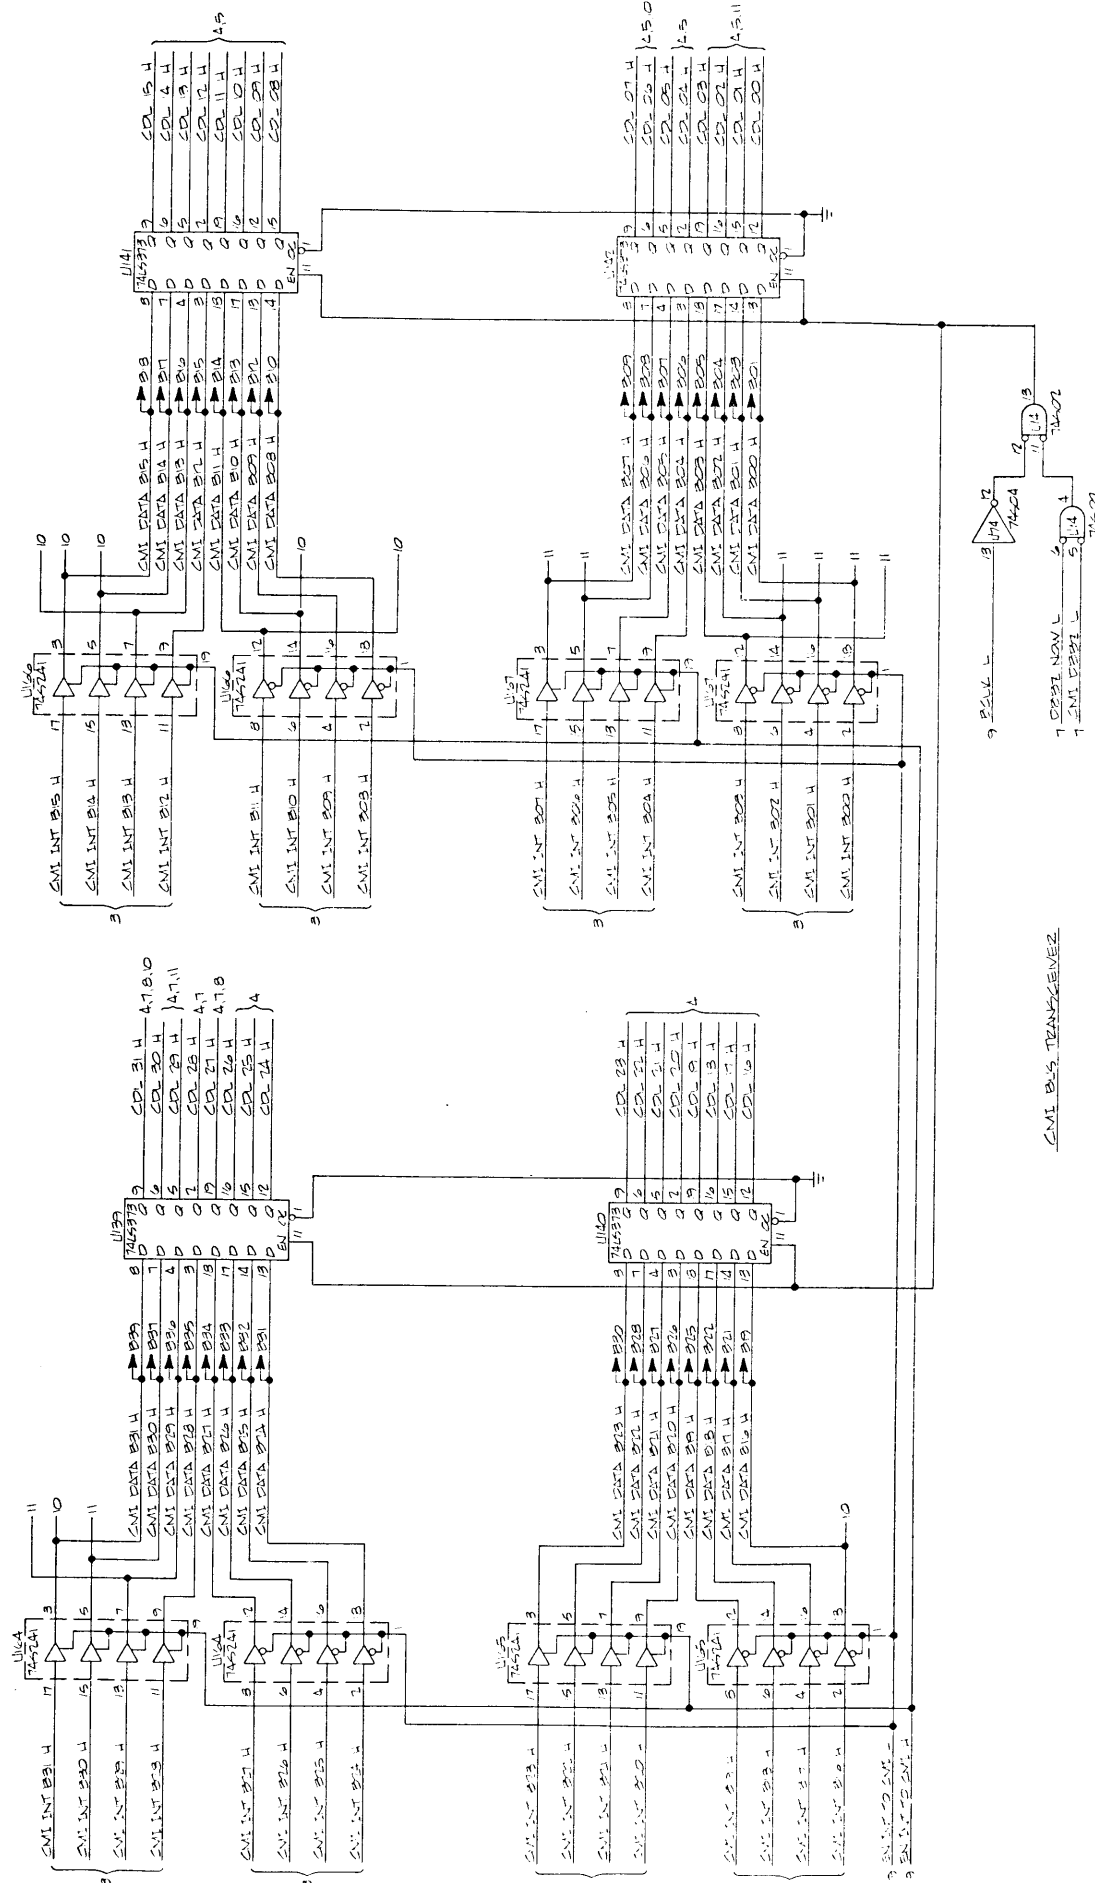

NVA INTERNAL BUS TRANSCEIVERS

SMI ADDRESS REGISTER

SMI PIO WRITE DATA BUFFER

SBI ADDRESS/ANI PIO READ BUFFER

SBI WRITE DATA REGISTER

CMI BUS TRANSMITTER

SMI BUS CONTROL

DATA PATH CONTROLS

POWER STATUS DETECTOR AND RESETS

SBI CLOCK RECEIVERS AND SBI CLOCK GENERATOR

CS/52 STATUS