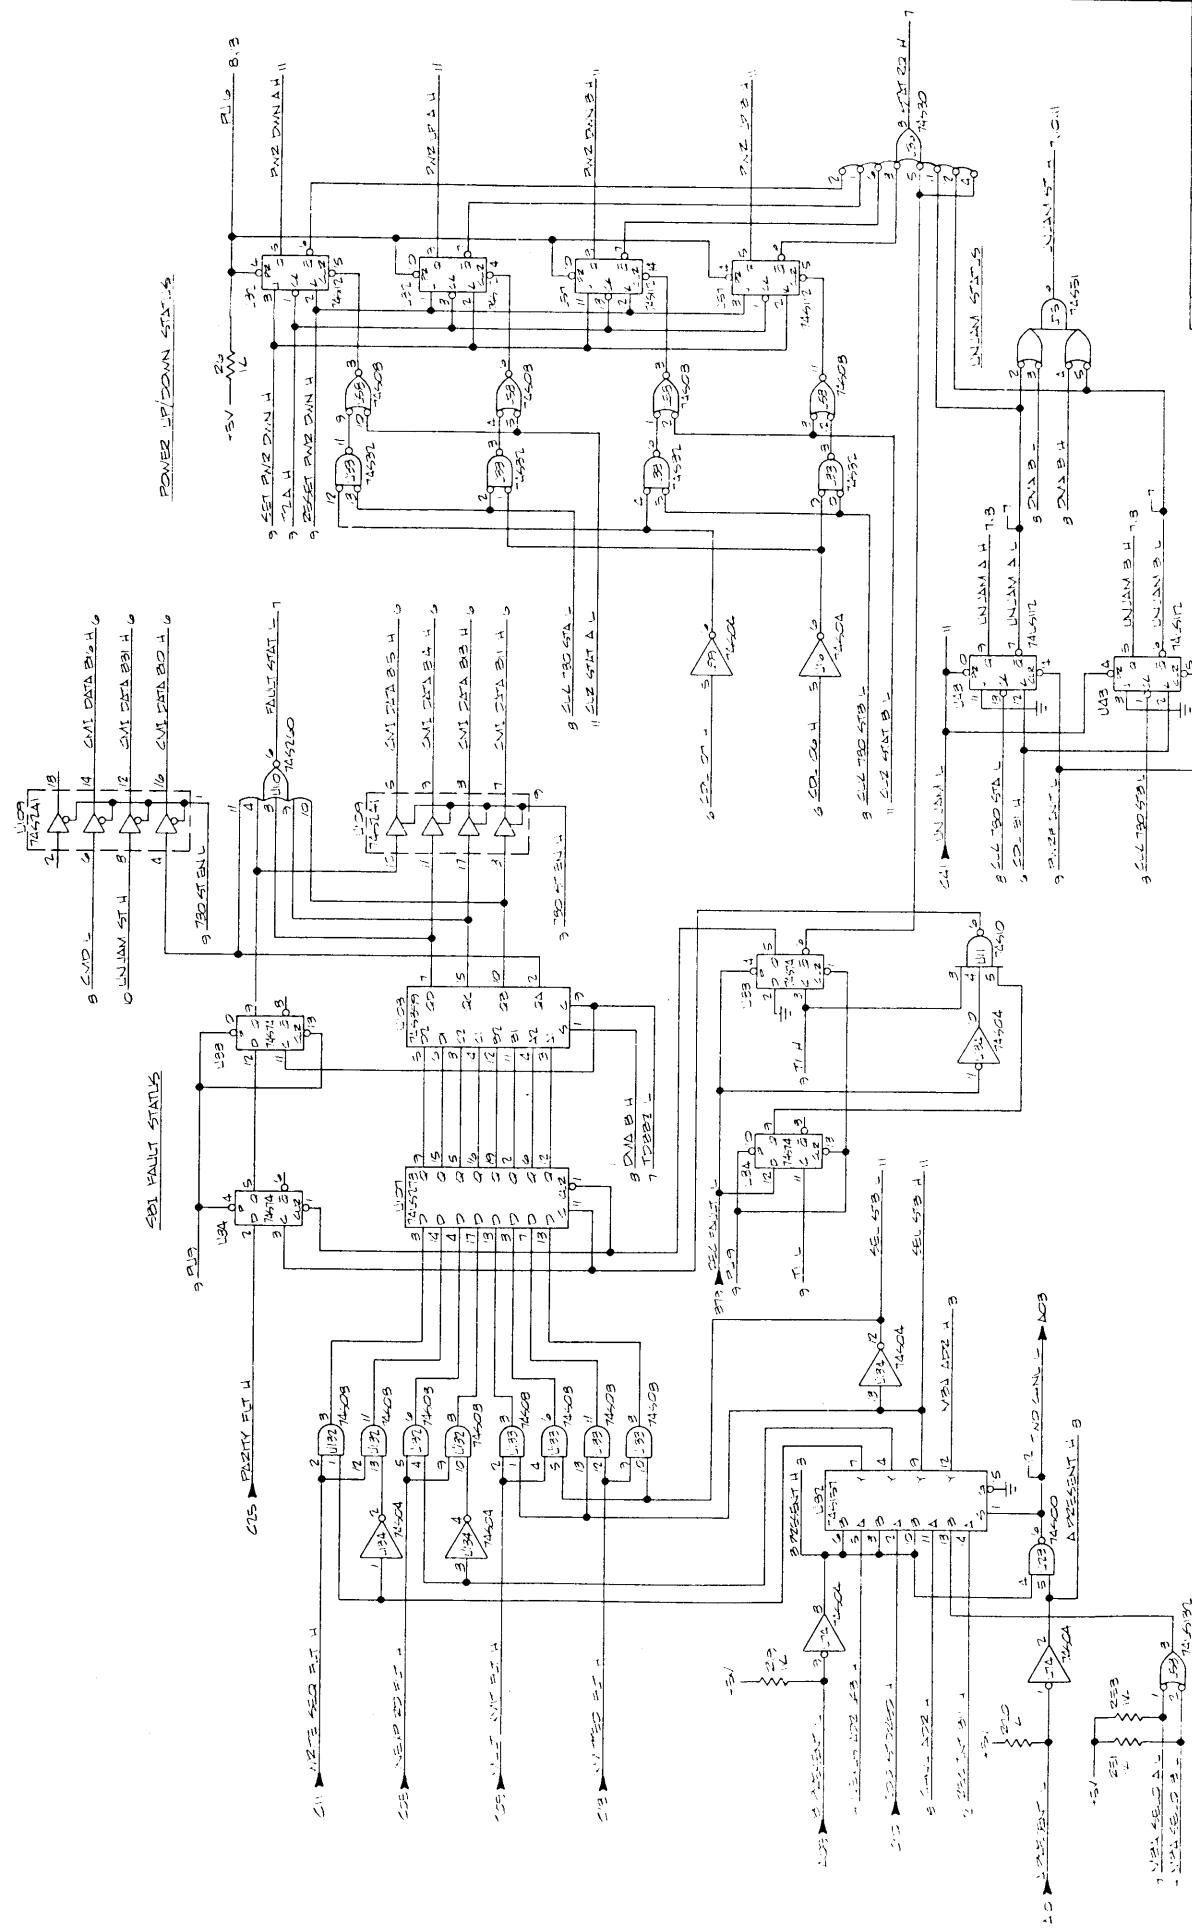

NVA INTERNAL BUS TRANSCEIVERS

SMI ADDRESS REGISTER

SMI PIO WRITE DATA BUFFER

SBI ADDRESS/ANI PIO READ BUFFER

SBI WRITE DATA REGISTER

CMI BUS TRANSMITTER

SMI BUS CONTROL

DATA PATH CONTROLS

POWER STATUS DETECTOR AND RESETS

SBI CLOCK RECEIVERS AND SBI CLOCK GENERATOR

CS/52 STATUS