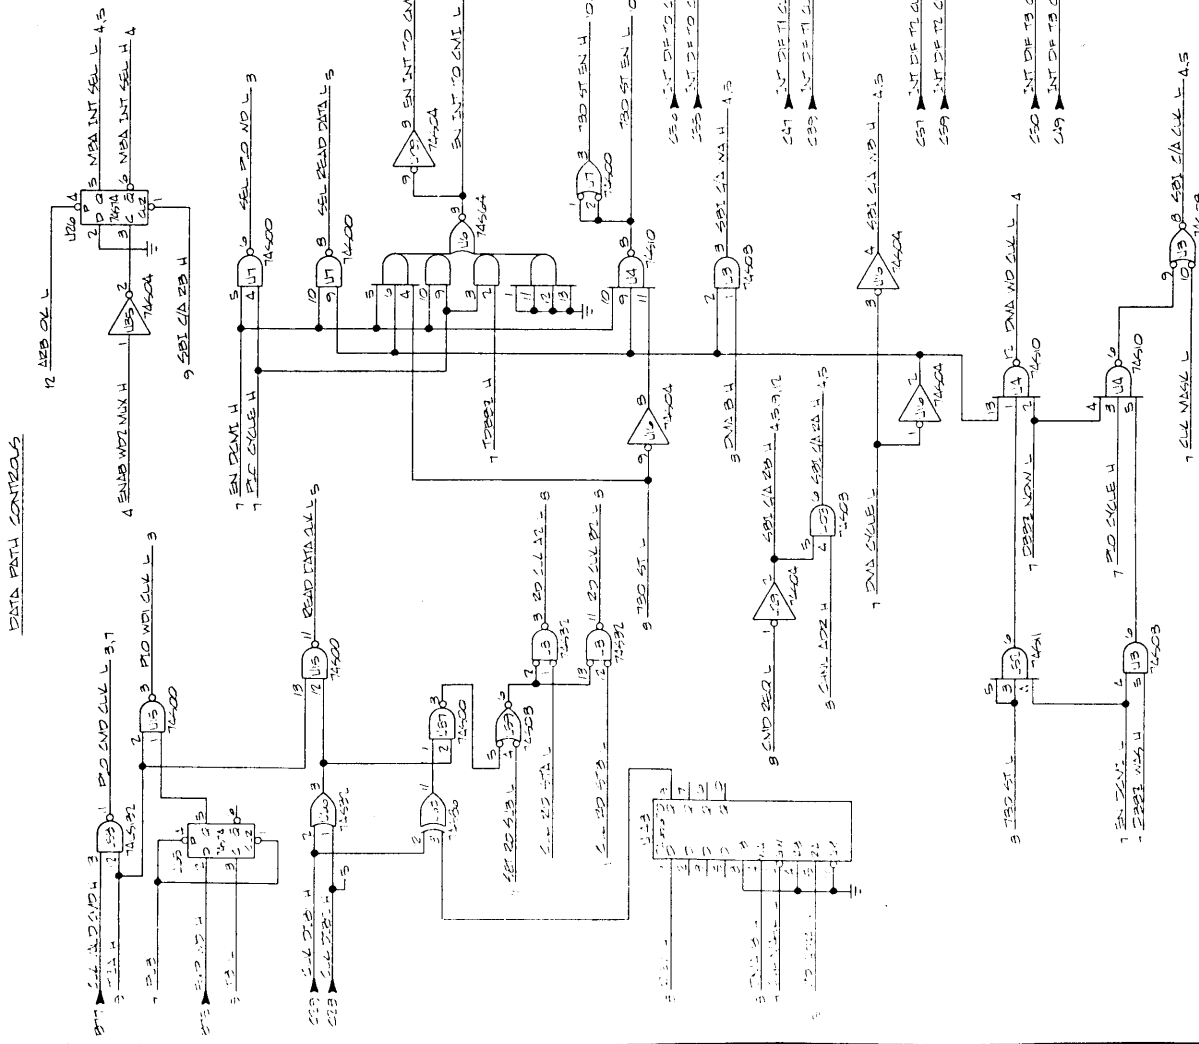

NVA INTERNAL BUS TRANSCEIVERS

SMI ADDRESS REGISTER

SMI PIO WRITE DATA BUFFER

SBI ADDRESS/ANI PIO READ BUFFER

SBI WRITE DATA REGISTER

CMI BUS TRANSMITTER

SMI BUS CONTROL

DATA PATH CONTROLS

POWER STATUS DETECTOR AND RESETS

SBI CLOCK RECEIVERS AND SBI CLOCK GENERATOR

CS/52 STATUS