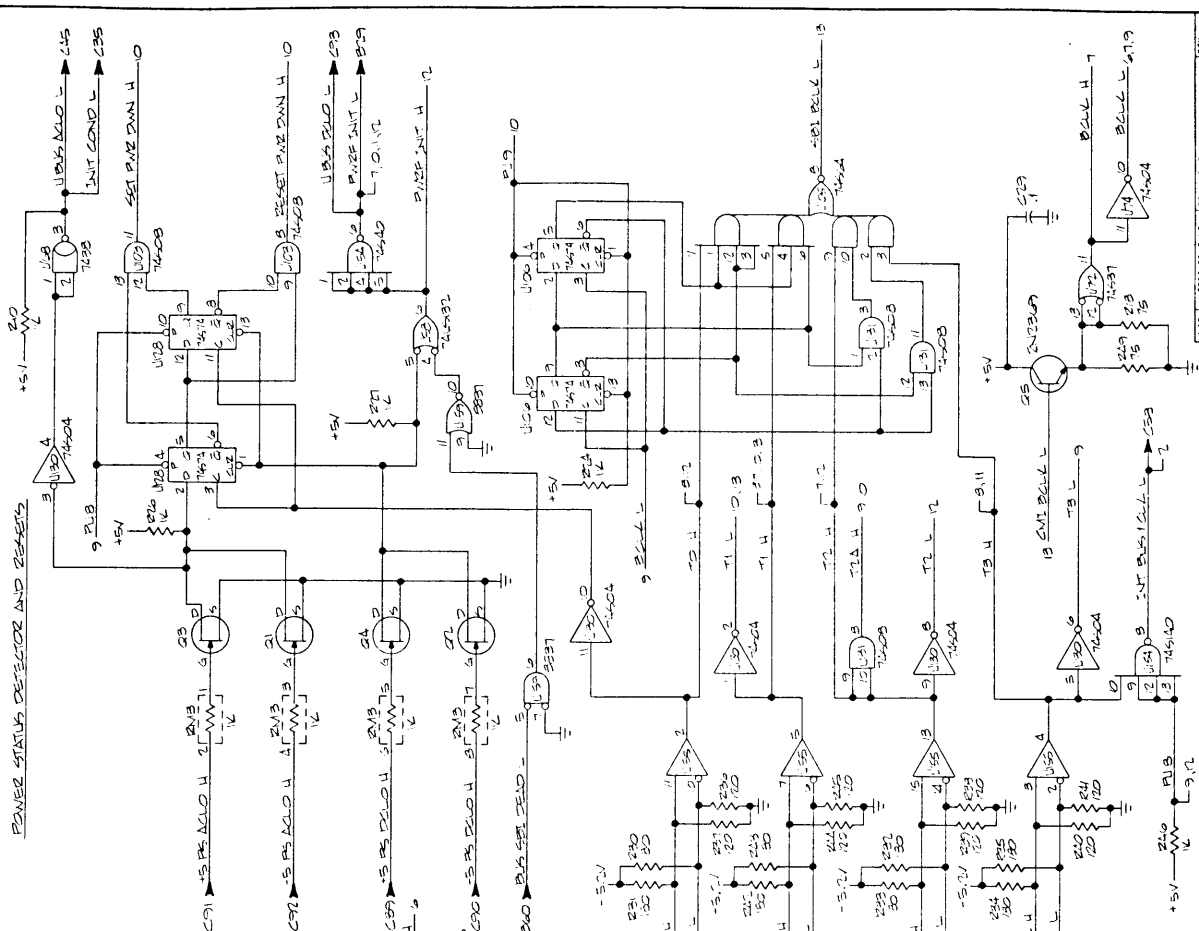

NVA INTERNAL BUS TRANSCEIVERS

SMI ADDRESS REGISTER

SMI PIO WRITE DATA BUFFER

SBI ADDRESS/ANI PIO READ BUFFER

SBI WRITE DATA REGISTER

CMI BUS TRANSMITTER

SMI BUS CONTROL

DATA PATH CONTROLS

POWER STATUS DETECTOR AND RESETS

SBI CLOCK RECEIVERS AND SBI CLOCK GENERATOR

CS/52 STATUS