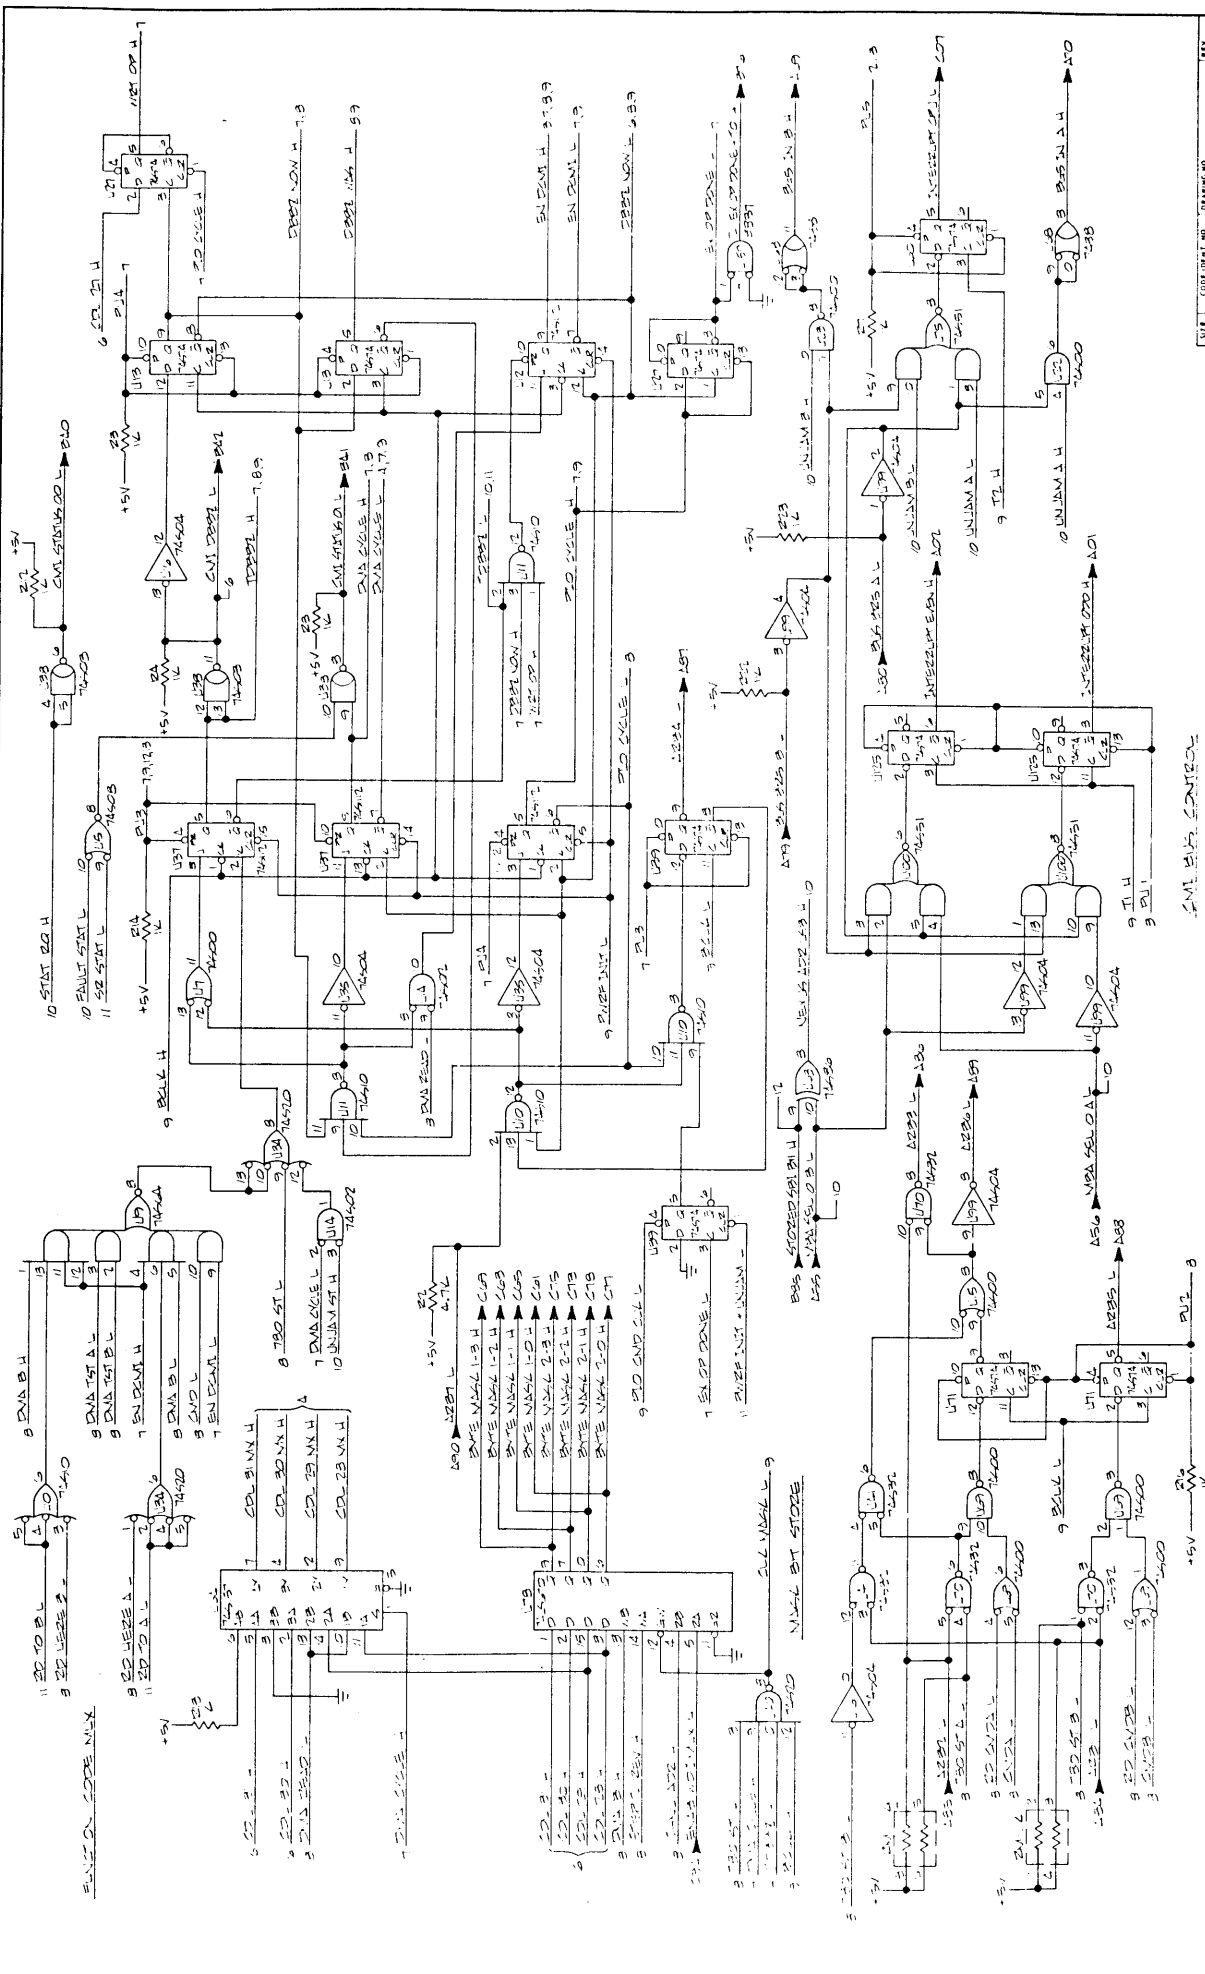

NVA INTERNAL BUS TRANSCEIVERS

SMI ADDRESS REGISTER

SMI PIO WRITE DATA BUFFER

SBI ADDRESS/ANI PIO READ BUFFER

SBI WRITE DATA REGISTER

CMI BUS TRANSMITTER

SMI BUS CONTROL

DATA PATH CONTROLS

POWER STATUS DETECTOR AND RESETS

SBI CLOCK RECEIVERS AND SBI CLOCK GENERATOR

CS/52 STATUS